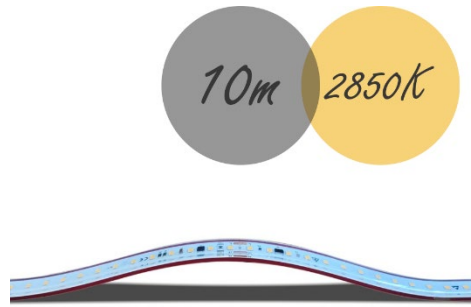

# 10M LED strip, 2850K, 900lm/m, 104LED/m, IP65

Artnr: 152810

ENG

## Product information

10-meter flexible and dimmable LED strip that connects directly to 230V. This powerful LED strip connects directly to 230V and can be dimmed with a standard wall dimmer. Suitable for both outdoor and indoor use.

### Installation

The LED strip has double-sided tape on the back, making it easy to attach to any clean, smooth surface. It can also be installed in profiles. Comes with a connection cable (1.5m) with a plug for a standard outlet. Plug & play.

## Specifications

Voltage	220-240V
Length	10 meters
Brightness	12W/m, 900lm/m
Light Color	Warm White – 2850K
IP Rating	IP65
LED Type	SMD 2835, 104LED/m
Dimmable	Yes
Voltage	220-240V
Length	10 meters
Brightness	12W/m, 900lm/m
Light Color	Warm White – 2850K
IP Rating	IP65
LED Type	SMD 2835, 104LED/m
Dimmable	Yes