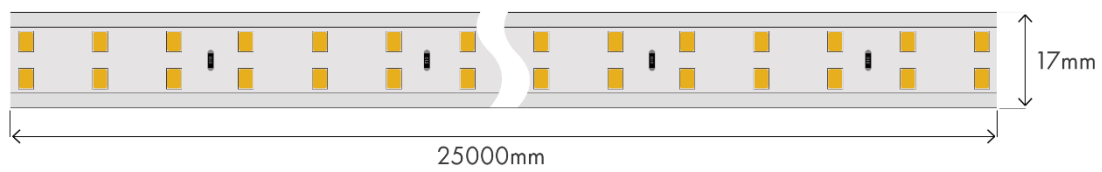

SafeLight 1500lm 4000K

Part nr: 155140

ENG

EAN: 7090049800160

Technical Specifications