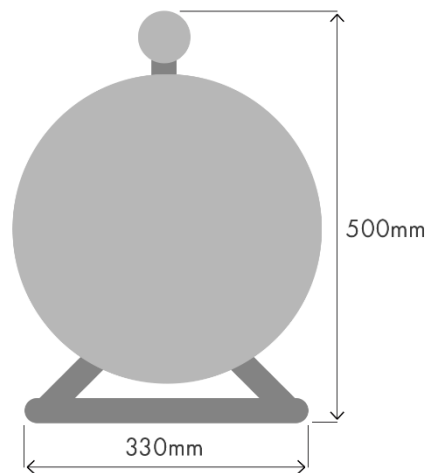

SafeLight 1500lm 4000K

Part nr: 155140

ENG

EAN: 7090049800160

Technical Specifications