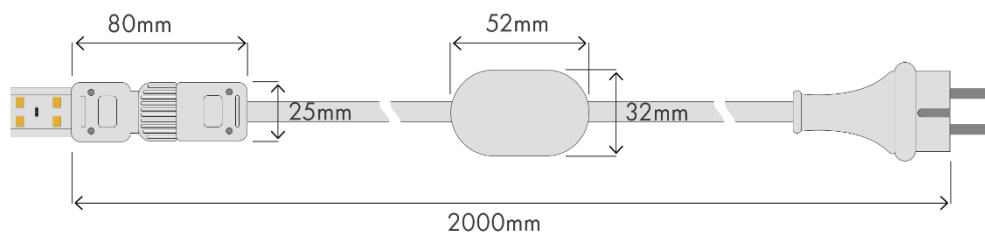

SafeLight 1500lm 4000K

Part nr: 155140

ENG

EAN: 7090049800160

Technical Specifications