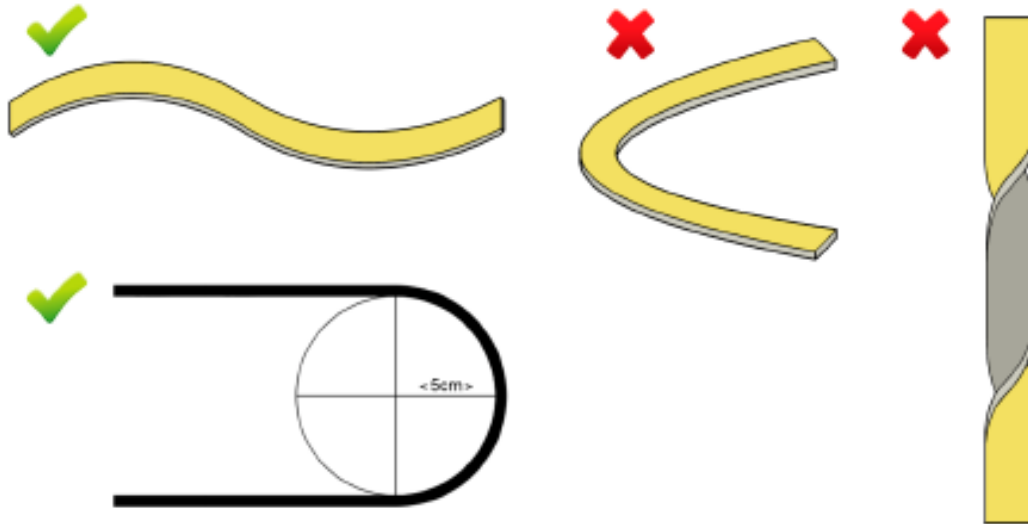

This manual is to be read before use and is retained for future use.

Specifications

Voltage	220-240V
Length	25 meters
Max interconnected length	150 meters
Width x Height	18mm x 8mm
Brightness	1500lm/m
Power	300W - 12W/m
Colour temperature	4000K
Beam angle	120°
IP class	IP65
Ambient temperature	-25°C to +45°C
LED type, quantity	SMD2835, 144LED/m
Lifetime	30.000 hours (L70)
Dimmable	Yes
Measurements	32x26x39 cm
Gross weight	7 kg
Certificates	CE, Nemko, Semko
Warning	Please remove the entire LED strip from the drum before use

Assembly

When mounting this product, please consider the following:

Cable and connector should never be stretched. Also, the LED strip should not be twisted. The LED strip is completely encapsulated and designed for versatile Use. It can be mounted in different ways and works equally well horizontally as vertically. When mounting the LED strip, it is important that the encapsulation is kept intact. We recommend use of the following types of mounting equipment: